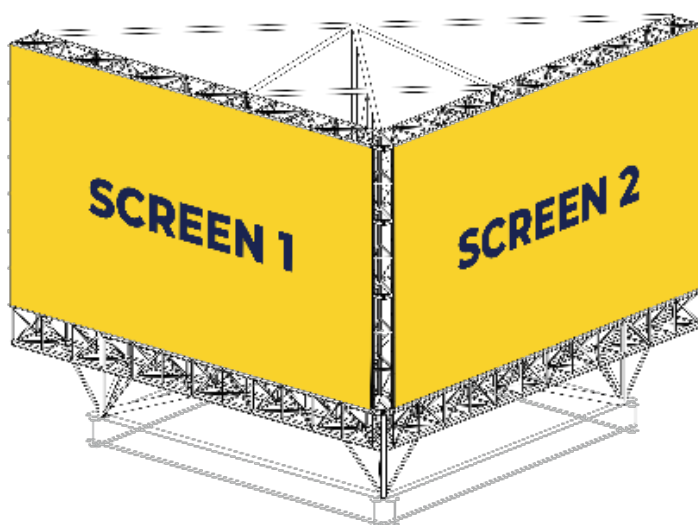

Preparing an advertising spot for displaying on two Double Screen units at **the same time**

Materials to be displayed on two Double Screen units at the same time should have a resolution of 3840x1080 px. As an advertising spot will be cut at half its width, all the key elements, i.e. the logo, slogan, pack shot etc., should be positioned inside the safe area on Screen 1 and on Screen 2.

Click the link below to view a layout of screen separation and of safe areas:

<https://screennetwork.pl/downloads/presidential-makieta.png>

(22) 422 33 30

screennetwork.pl

SCREEN NETWORK S.A.
ul. Fabryczna 5A, 00-446 Warszawa
KRS 0000319543; NIP 951-216-57-37;
REGON 140339282; Kapitał zakładowy: 5 107 799,60