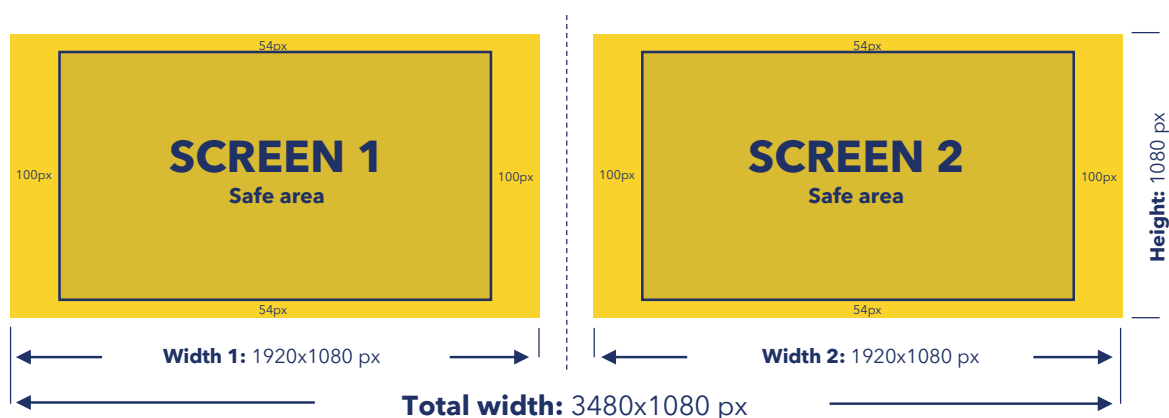

Preparing an advertising spot for displaying on two Double Screen units at **the same time**

Materials to be displayed on two Double Screen units at the same time should have a resolution of 3840x1080 px. As an advertising spot will be cut at half its width, all the key elements, i.e. the logo, slogan, pack shot etc., should be positioned inside the safe area on Screen 1 and on Screen 2.

Click the link below to view a layout of screen separation and of safe areas:

<https://screennetwork.pl/downloads/presidential-makieta.png>

(22) 422 33 30

screennetwork.pl

SCREEN NETWORK S.A.
ul. Fabryczna 5A, 00-446 Warszawa
KRS 0000319543; NIP 951-216-57-37;
REGON 140339282; Kapitał zakładowy: 5 107 799,60